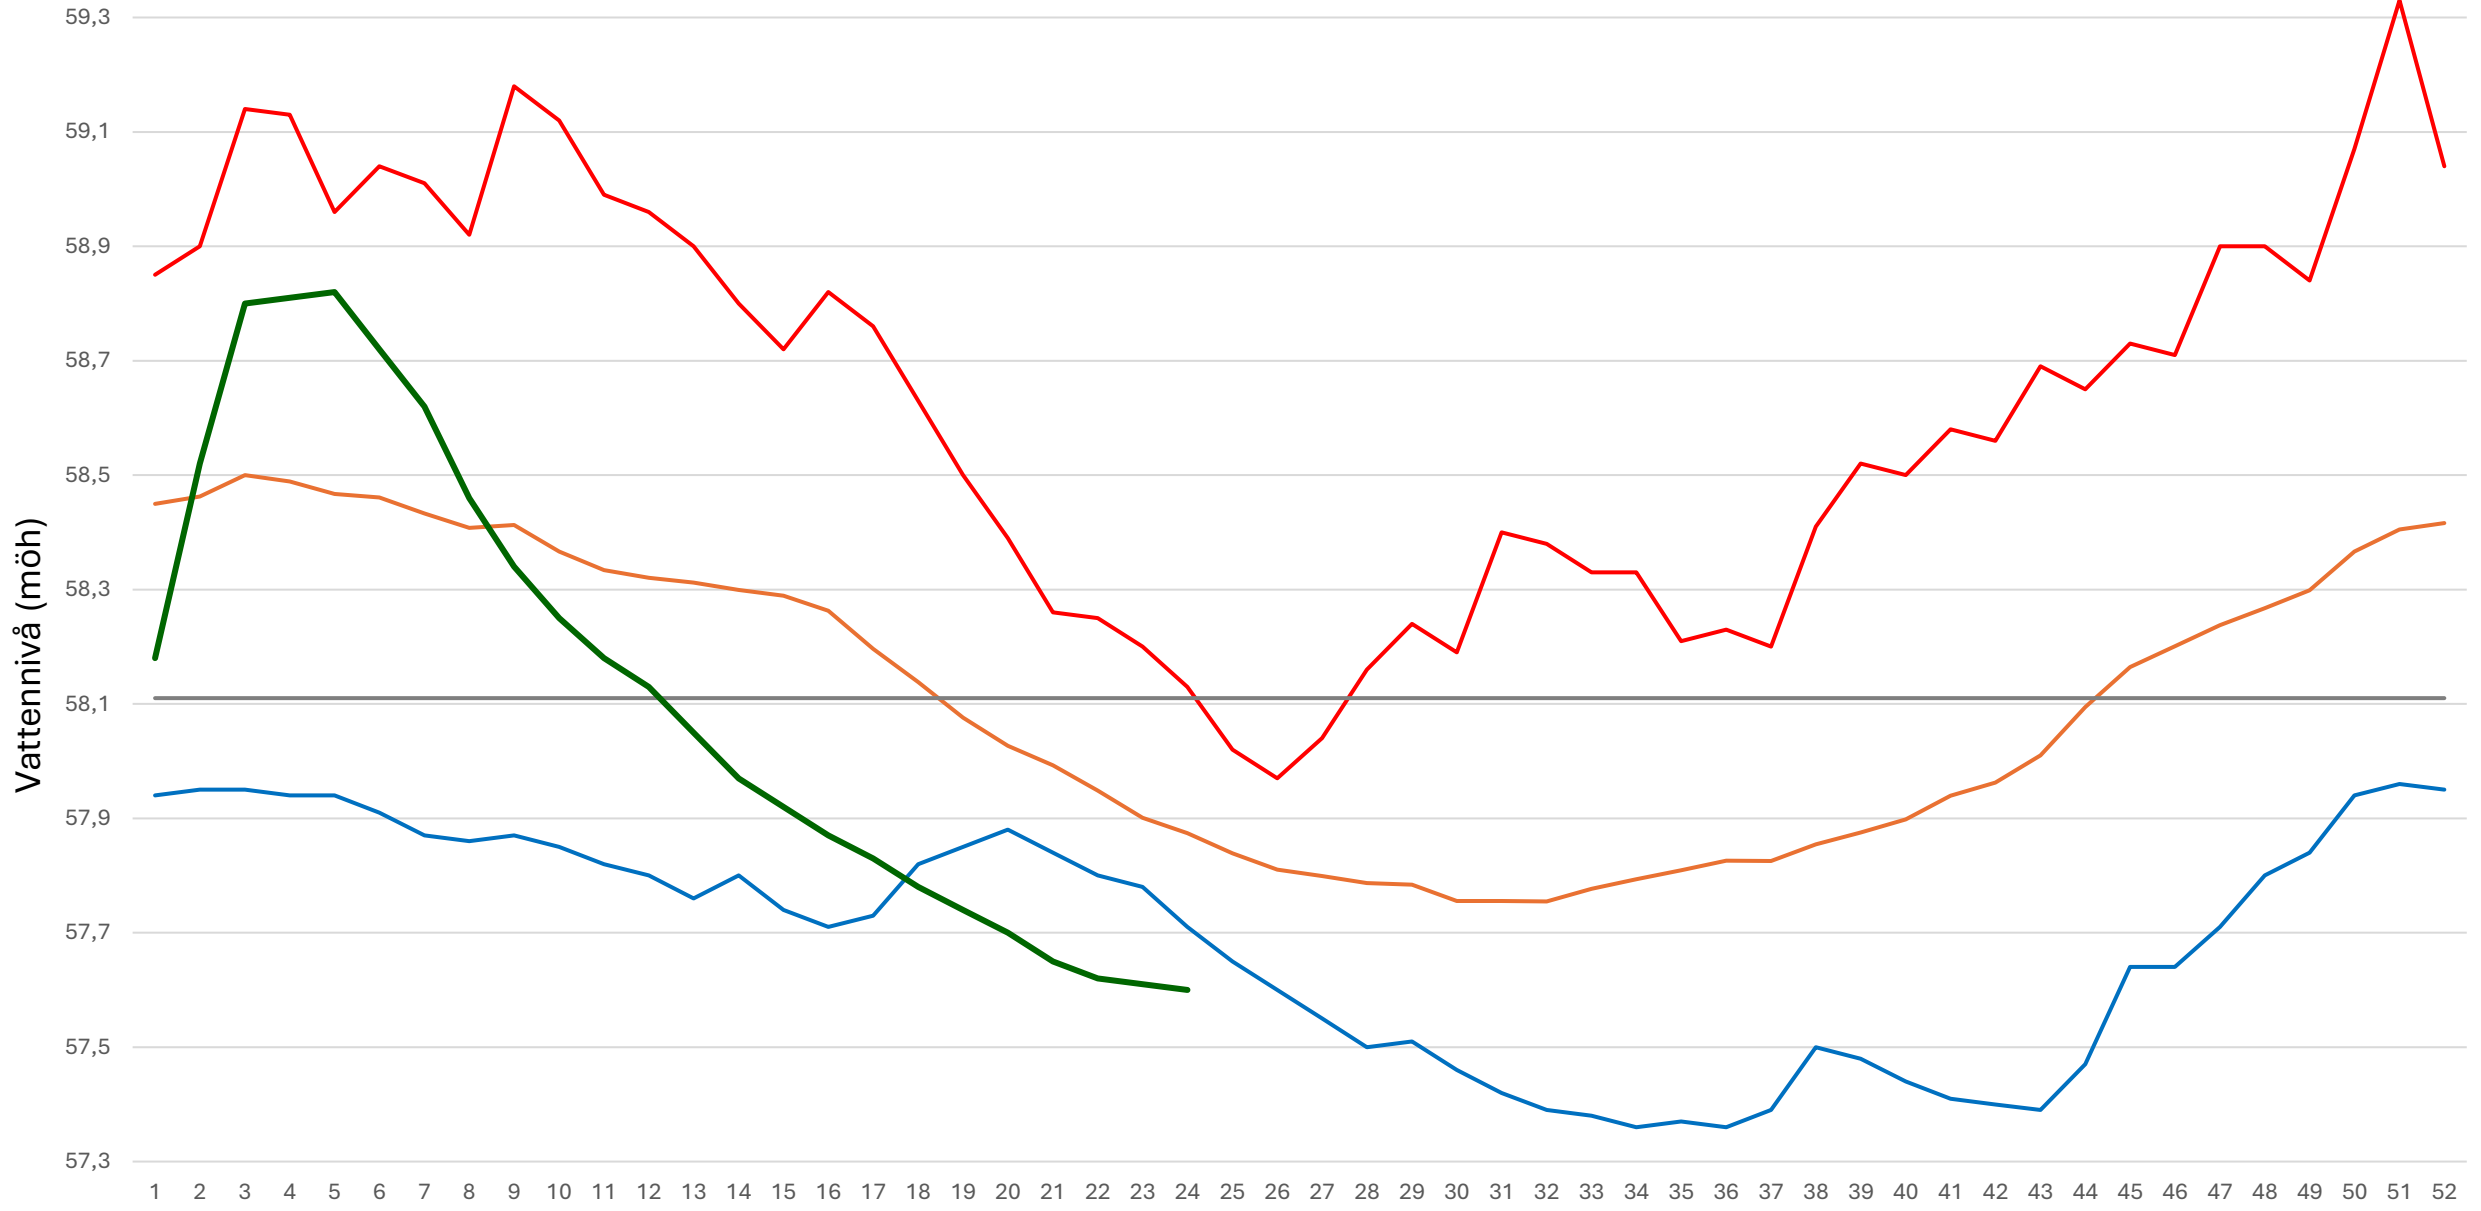

An aerial photograph of a large, calm lake surrounded by lush green hills and forests. The sky is a clear, deep blue, and the sun is low on the horizon, creating a soft glow. In the foreground, a small boat is visible on the water, leaving a V-shaped wake. The overall scene is peaceful and scenic.

# Vattennivå Mjörn 2006-2025

Min 2006-2024

Max 2006-2024

Medel 2006-2024

Årsmedelnivå 2006-2024

Vattennivå 2025

# Nederbörd - Månadsvärden Säveåns nederbördsområde (mm)

## Nederbörd - Årsvärde Säveåns nederbördsområde (mm)